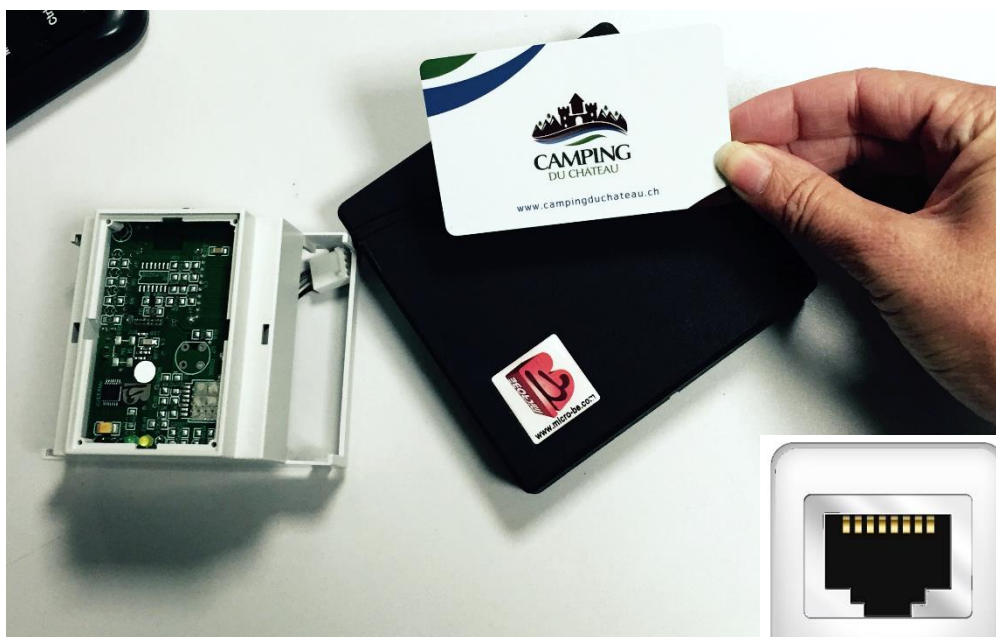

READER PA53VE

Ethernet

ACCESS CONTROL – ELECTRONIC PURSE

This reader operates in centralized mode via Ethernet network.

This reader needs a 12V power supply and an RJ45 network to operate.

Using the centralized mode, you can obtain the history of the passages in real time.

It is possible to carry out debits (money or token) from a computerized account.

Thanks to a built-in relay in the reader, you can pilot access equipment or:

- ✓ a traffic light
- ✓ an electric lock
- ✓ a magnetic lock
- ✓ a gate controller
- ✓ a tripod turnstile
- ✓ tennis court lighting
- ✓ or any other systems.

The decision is carried out by the supervisor via IP network.

The PA53 VE is an access control reader using contactless Mifare smartcard technology. Centralized functioning mode.

MiCRO BE
Plus qu'une carte

www.micro-be.com

Technical specifications

Central processing unit:

- Reads smartcards up to a distance of 6cm.
- Electrical supply 12V VDC (550mA).
- Operates a switch contact of 1 A.

Dimensions: casing 71x91x61mm (DIN rail).