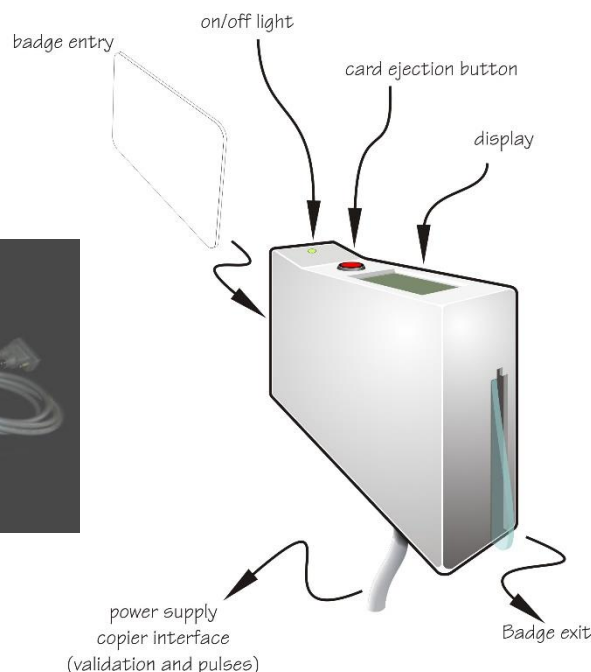

Operation

130 rue Berthelot
Z.I. Toulon Est - BP 387
83085 Toulon cedex 9 FRANCE
GPS : 43°08'56.63 N - 6°02'24.52 E
Telephone: 04 94 14 48 70
Fax: 04 94 14 48 71
micro-be@micro-be.com