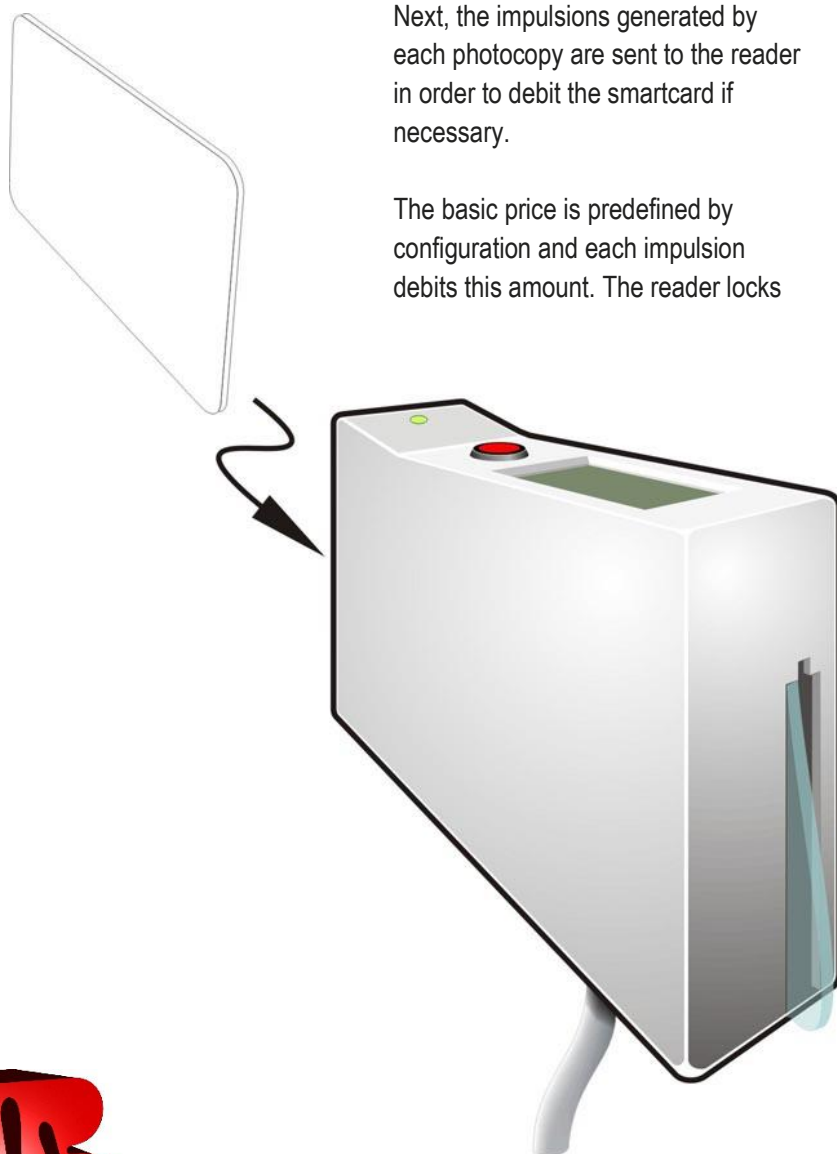

READER PA253APE

For photocopiers

PREPAYMENT

The reader switches on the photocopier when the smartcard possesses the required authorizations. Next, the impulses generated by each photocopy are sent to the reader in order to debit the smartcard if necessary.

The basic price is predefined by configuration and each impulse debits this amount. The reader locks

the smartcard to avoid its untimely withdrawal the photocopy.

As an option, the reader can be connected to the network via an installed Ethernet modem. This option allows the reader to be configured by remote control, to set the time, to modify the IP address, to recuperate the historical entries and to manage black lists, subscriptions or free smartcards.

The reader PA253 APE is a contactless smartcard reader for payment of photocopies. It is self-contained with the possibility of connexion to the Ethernet network.

MiCRO BE
Plus qu'une carte

www.micro-be.com

Mechanics:

- ✓ Box: ABS
- ✓ Colour: white
- ✓ Dimensions H x L x l: 140 x 180 x 40mm
- ✓ Fixation: double sided foam tape
- ✓ Waterproofness: IP31 (NF EN 60529)
- ✓ Impulsion input: 5 to 24VDC (For other voltages, please contact us)
- ✓ Ejection button